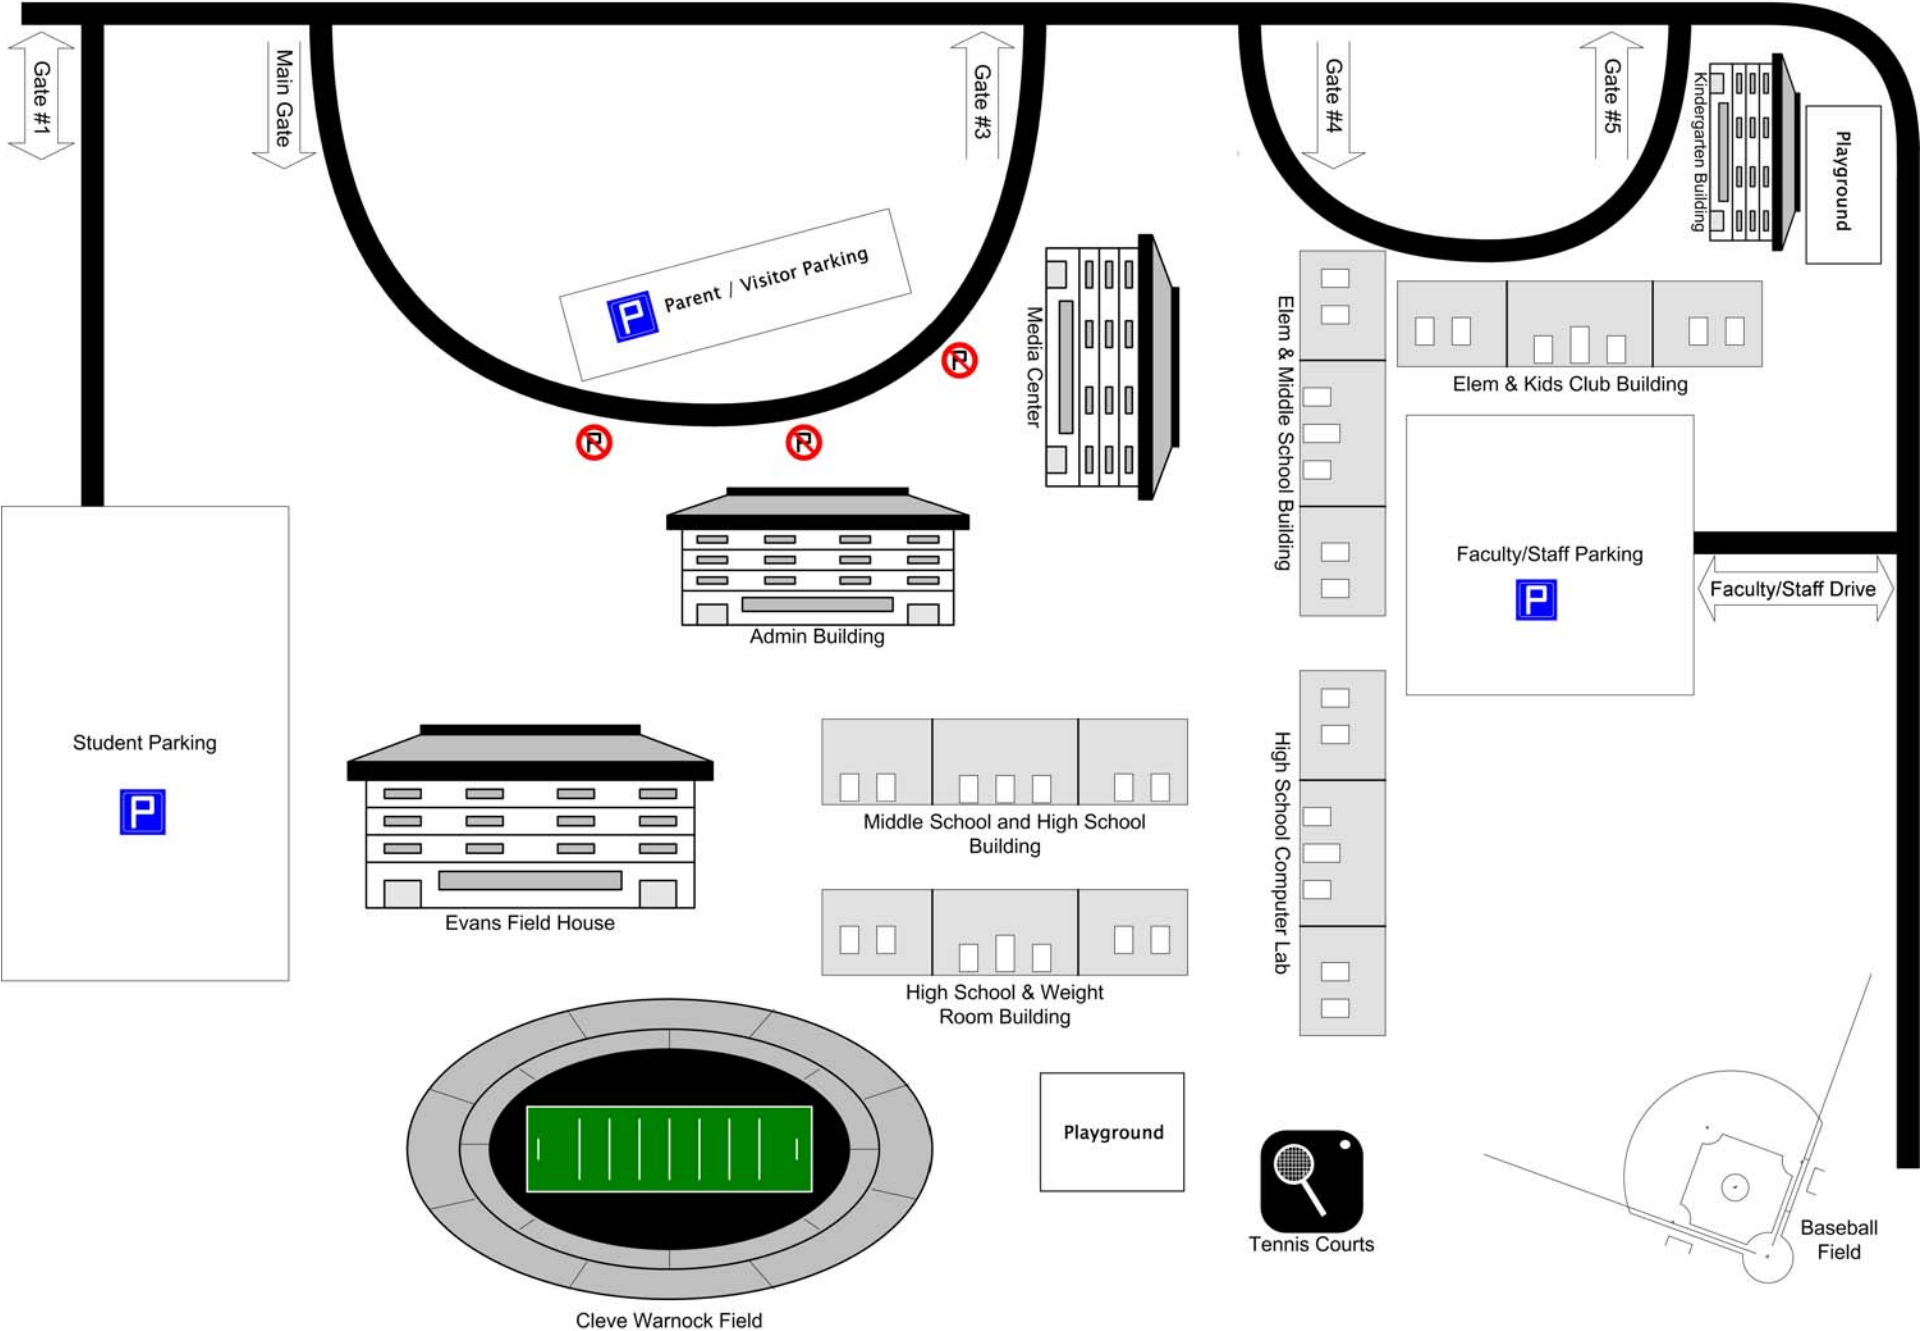

Athletic Complex

Athletic Complex Parking

Gate #1

Main Gate

Gate #3

Gate #4

Gate #5

P Parent / Visitor Parking

Student Parking
P

Admin Building

Evans Field House

Middle School and High School Building

High School & Weight Room Building

Media Center

Elem & Middle School Building

Elem & Kids Club Building

Faculty/Staff Parking
P

Faculty/Staff Drive

Kindergarten Building

Playground

Playground

Tennis Courts

Baseball Field

Cleve Warnock Field